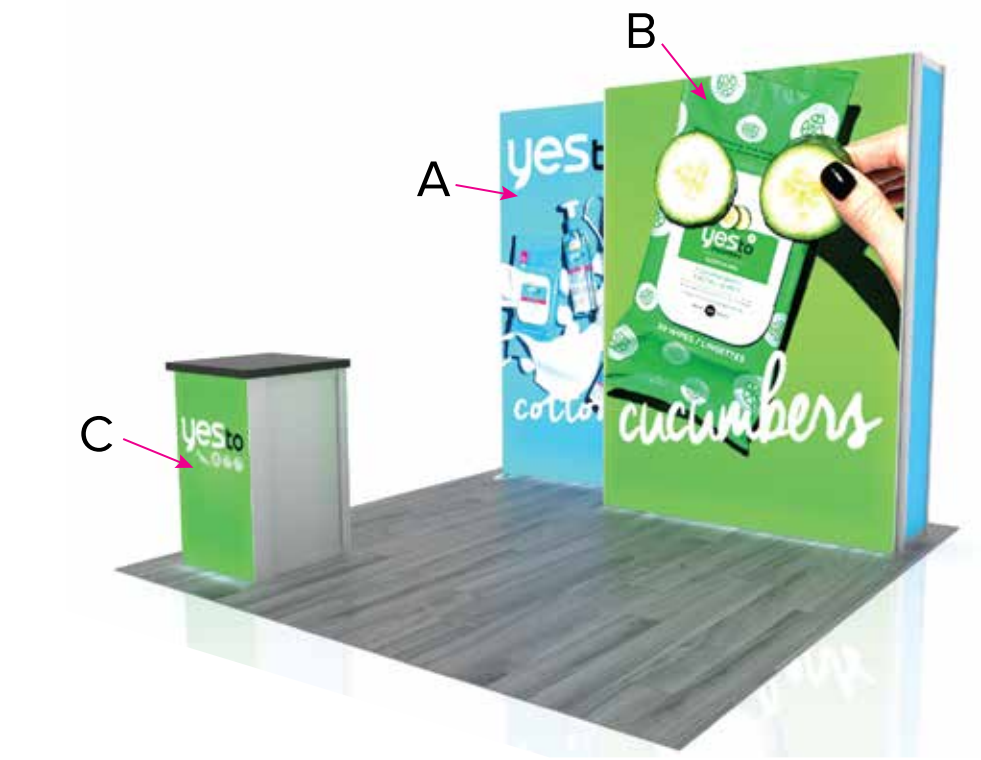

Graphic Template
10 x 10 Inline Lightbox Exhibit
SEG Backlit Graphics, RE-1566 Backlit Counter

NOTE: All Raster Art (jpg, tiff,psd, png, etc.) must be at least 100 dpi at print size.
Standard kits are often customized. Please check with Customer Service to ensure that this template matches your specific job.